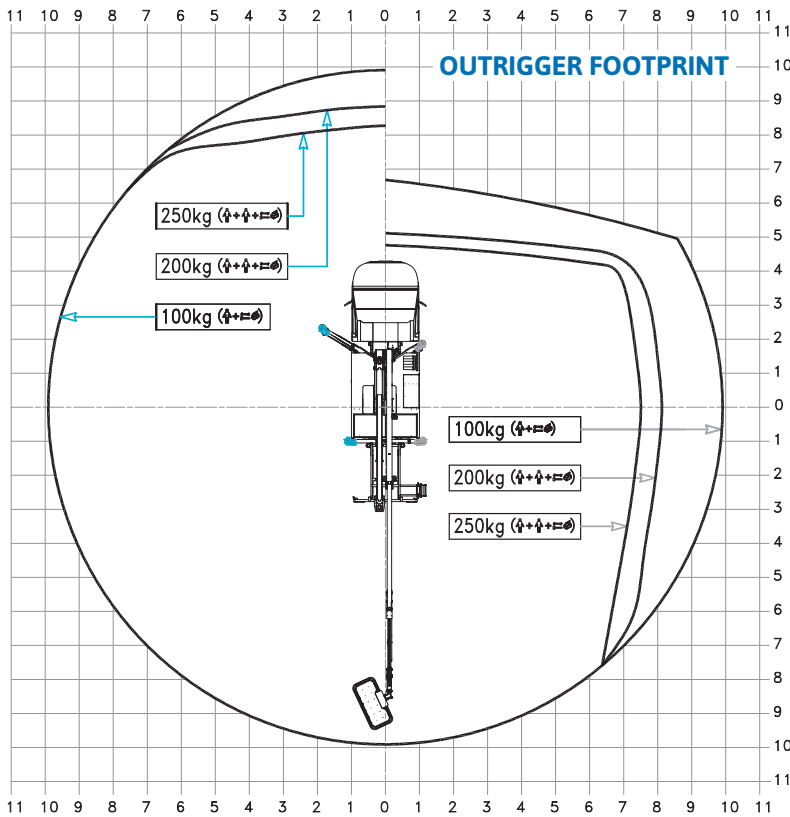

SPECIFICATION

CTEZED 23.3 JHV IVECO Daily

23 m*

10 m*

250 kg

21 m

1400x700x1100 mm

GVW min

3,5 t

WORKING ENVELOPE

* outreach and height max values and repeatability can change within $\pm 3\%$ due to manufacturing variation and working condition.

DIMENSIONS

CTE S.p.A.

Headquarter 7 Via Caproni - Rovereto (TN) IT, 38068