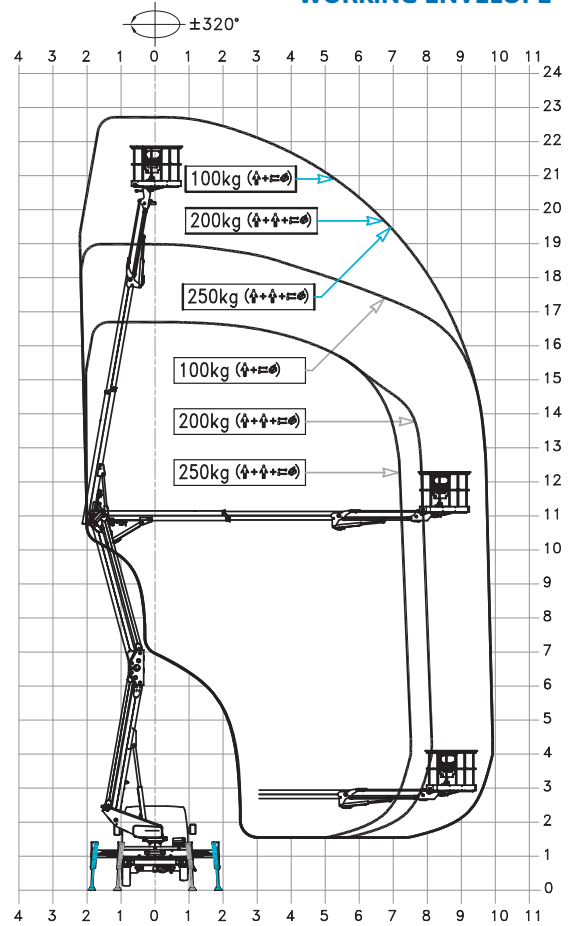

SPECIFICATION

CTEZED 23.3 JHV IVECO Daily

23 m*

10 m*

250 kg

21 m

1400x700x1100 mm

GVW min

3,5 t

WORKING ENVELOPE

* outreach and height max values and repeatability can change within $\pm 3\%$ due to manufacturing variation and working condition.

DIMENSIONS

CTE S.p.A.

Headquarter 7 Via Caproni - Rovereto (TN) IT, 38068