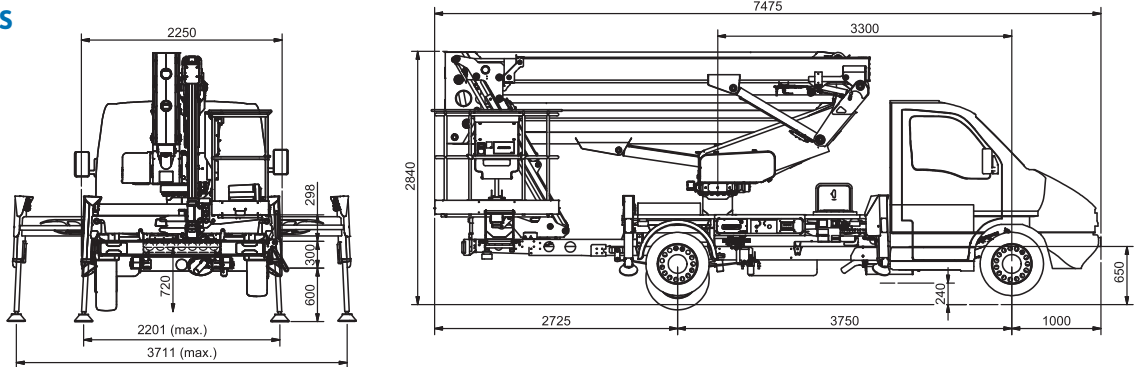

SPECIFICATION

CTEZED 23.3 JHV IVECO Daily

23 m*

10 m*

250 kg

21 m

1400x700x1100 mm

GVW min

3,5 t

WORKING ENVELOPE

* outreach and height max values and repeatability can change within $\pm 3\%$ due to manufacturing variation and working condition.

DIMENSIONS

CTE S.p.A.

Headquarter 7 Via Caproni - Rovereto (TN) IT, 38068