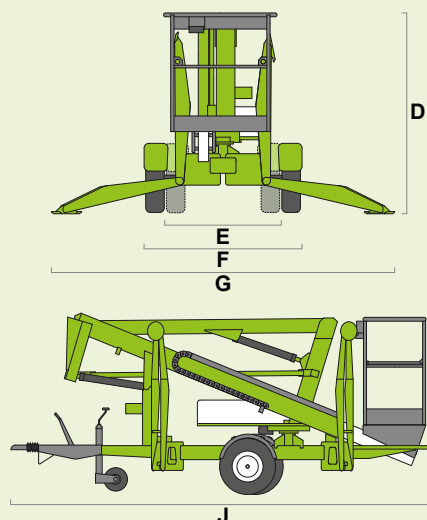

niftylift

120T

(A) 12.2m
40ft

(B) 10.2m
33ft 6in

(C) 6.1m
20ft

200kg
440lbs

1.1m x 0.65m
3ft 7in x 2ft 2in

(D) 1.9m
6ft 3in

(E) 1.1m
3ft 7in

(F) 1.5m
4ft 11in

(G) 3.55m
11ft 8in

(J) 4.5m
14ft 9in

1400kg
3100lbs

niftylift

Chalkdell Drive, Shenley Wood,
Milton Keynes, MK5 6GF
England, United Kingdom
+44 1908 223456
sales@niftylift.com
www.niftylift.com