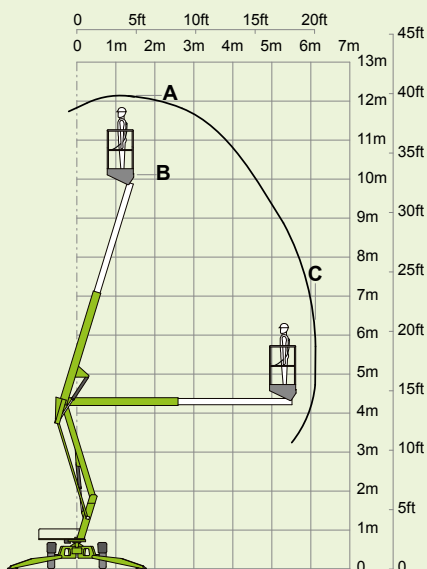

niftylift

120T

(A) 12.2m
40ft

(B) 10.2m
33ft 6in

(C) 6.1m
20ft

200kg
440lbs

1.1m x 0.65m
3ft 7in x 2ft 2in

(D) 1.9m
6ft 3in

(E) 1.1m
3ft 7in

(F) 1.5m
4ft 11in

(G) 3.55m
11ft 8in

(J) 4.5m
14ft 9in

1400kg
3100lbs

niftylift

Chalkdell Drive, Shenley Wood,
Milton Keynes, MK5 6GF
England, United Kingdom
+44 1908 223456
sales@niftylift.com
www.niftylift.com