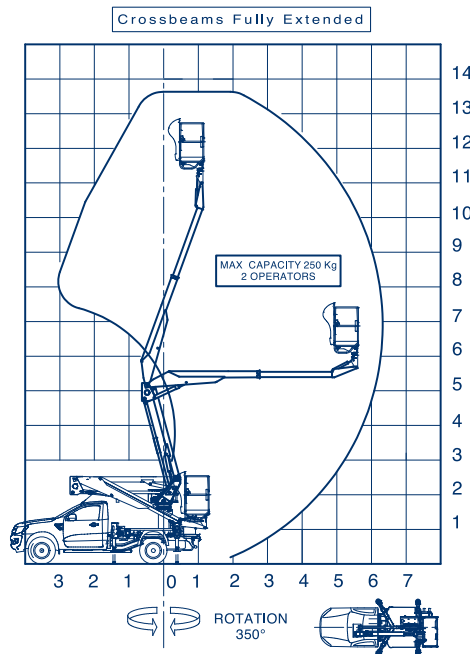

AERIAL PLATFORMS

Fully hydraulic

H outriggers

Smart System Stabilization

Rotating Basket (available)

Fiberglass Insulated basket
1Kv (available)

Max outreach at maximum
nominal capacity

Sturdy and Compact

GENERAL DESCRIPTION

Snake 147

WORKING HEIGHT (m)	13,8
BASKET FLOOR HEIGHT (m)	11,8
MAXIMUM WORKING OUTREACH (m)	6,3
BASKET CAPACITY (kg)	250
TURRET ROTATION (°)	350
BASKET SIZE (m)	1,4 x 0,7 x 1,1
OUTRIGGERS	H Type
HEIGHT (mm)	2600
WIDTH (mm)	1900
LENGTH (mm)	5650
MINIMUM GVW (kg)	3200

Work Area Snake 147 on Ford Ranger

NON ROTATING ALUMINUM BASKET